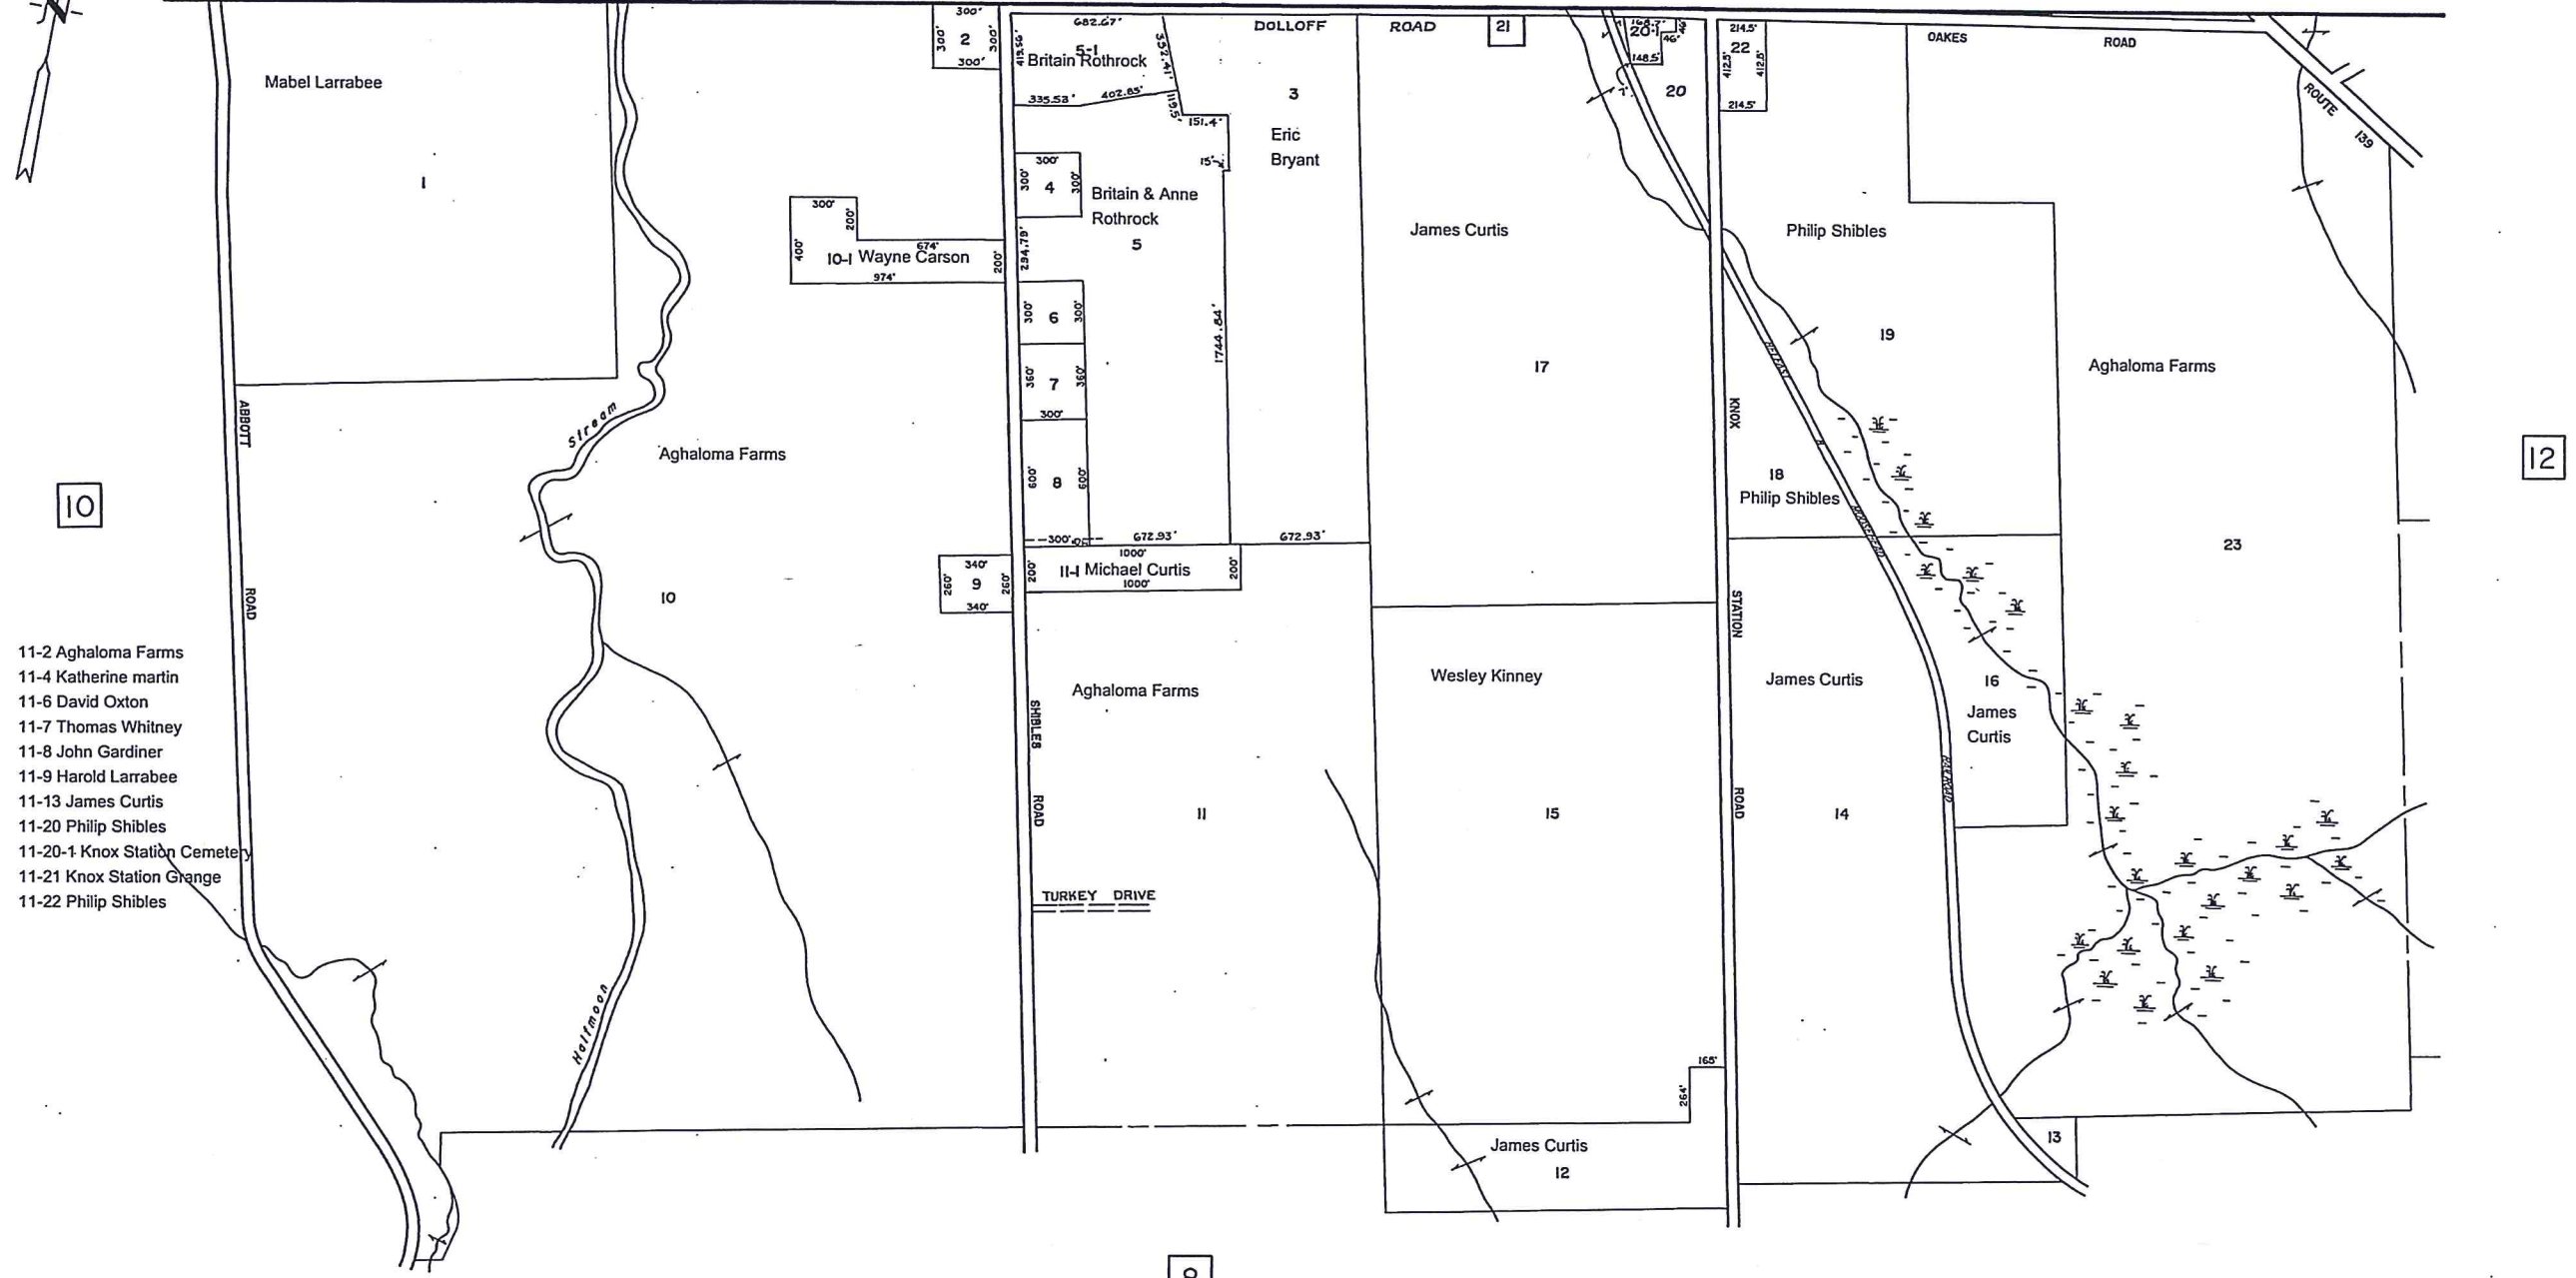

T H O R N D I K E

- 11-2 Aghaloma Farms
- 11-4 Katherine martin
- 11-6 David Oxton
- 11-7 Thomas Whitney
- 11-8 John Gardiner
- 11-9 Harold Larrabee
- 11-13 James Curtis
- 11-20 Philip Shibles
- 11-20-1 Knox Station Cemetery
- 11-21 Knox Station Grange
- 11-22 Philip Shibles

10

12

8

TAX MAPS ARE NOT SURVEYS. THEY ARE COMPILED FROM AERIAL PHOTOGRAPHY, EXISTING SURVEYS, DEEDS, AND LAND OWNERS DESCRIPTIONS. THEY ARE TO BE USED ONLY FOR ASSESSMENT PURPOSES, AND NOT FOR CONVEYANCES.

DATE OF AERIAL PHOTOGRAPHY APRIL 19, 1991  
 DATE OF MAP COMPLETION APRIL 1, 1992  
 MAP SCALE 1 INCH = 400 FEET

LEGEND  
 PARCEL NUMBERS ..... 2  
 MATCH LINE .....  
 ADJACENT MAPS ..... 3

TAX MAP  
 TOWN OF KNOX  
 WALDO COUNTY, MAINE

MAP NUMBER  
 11