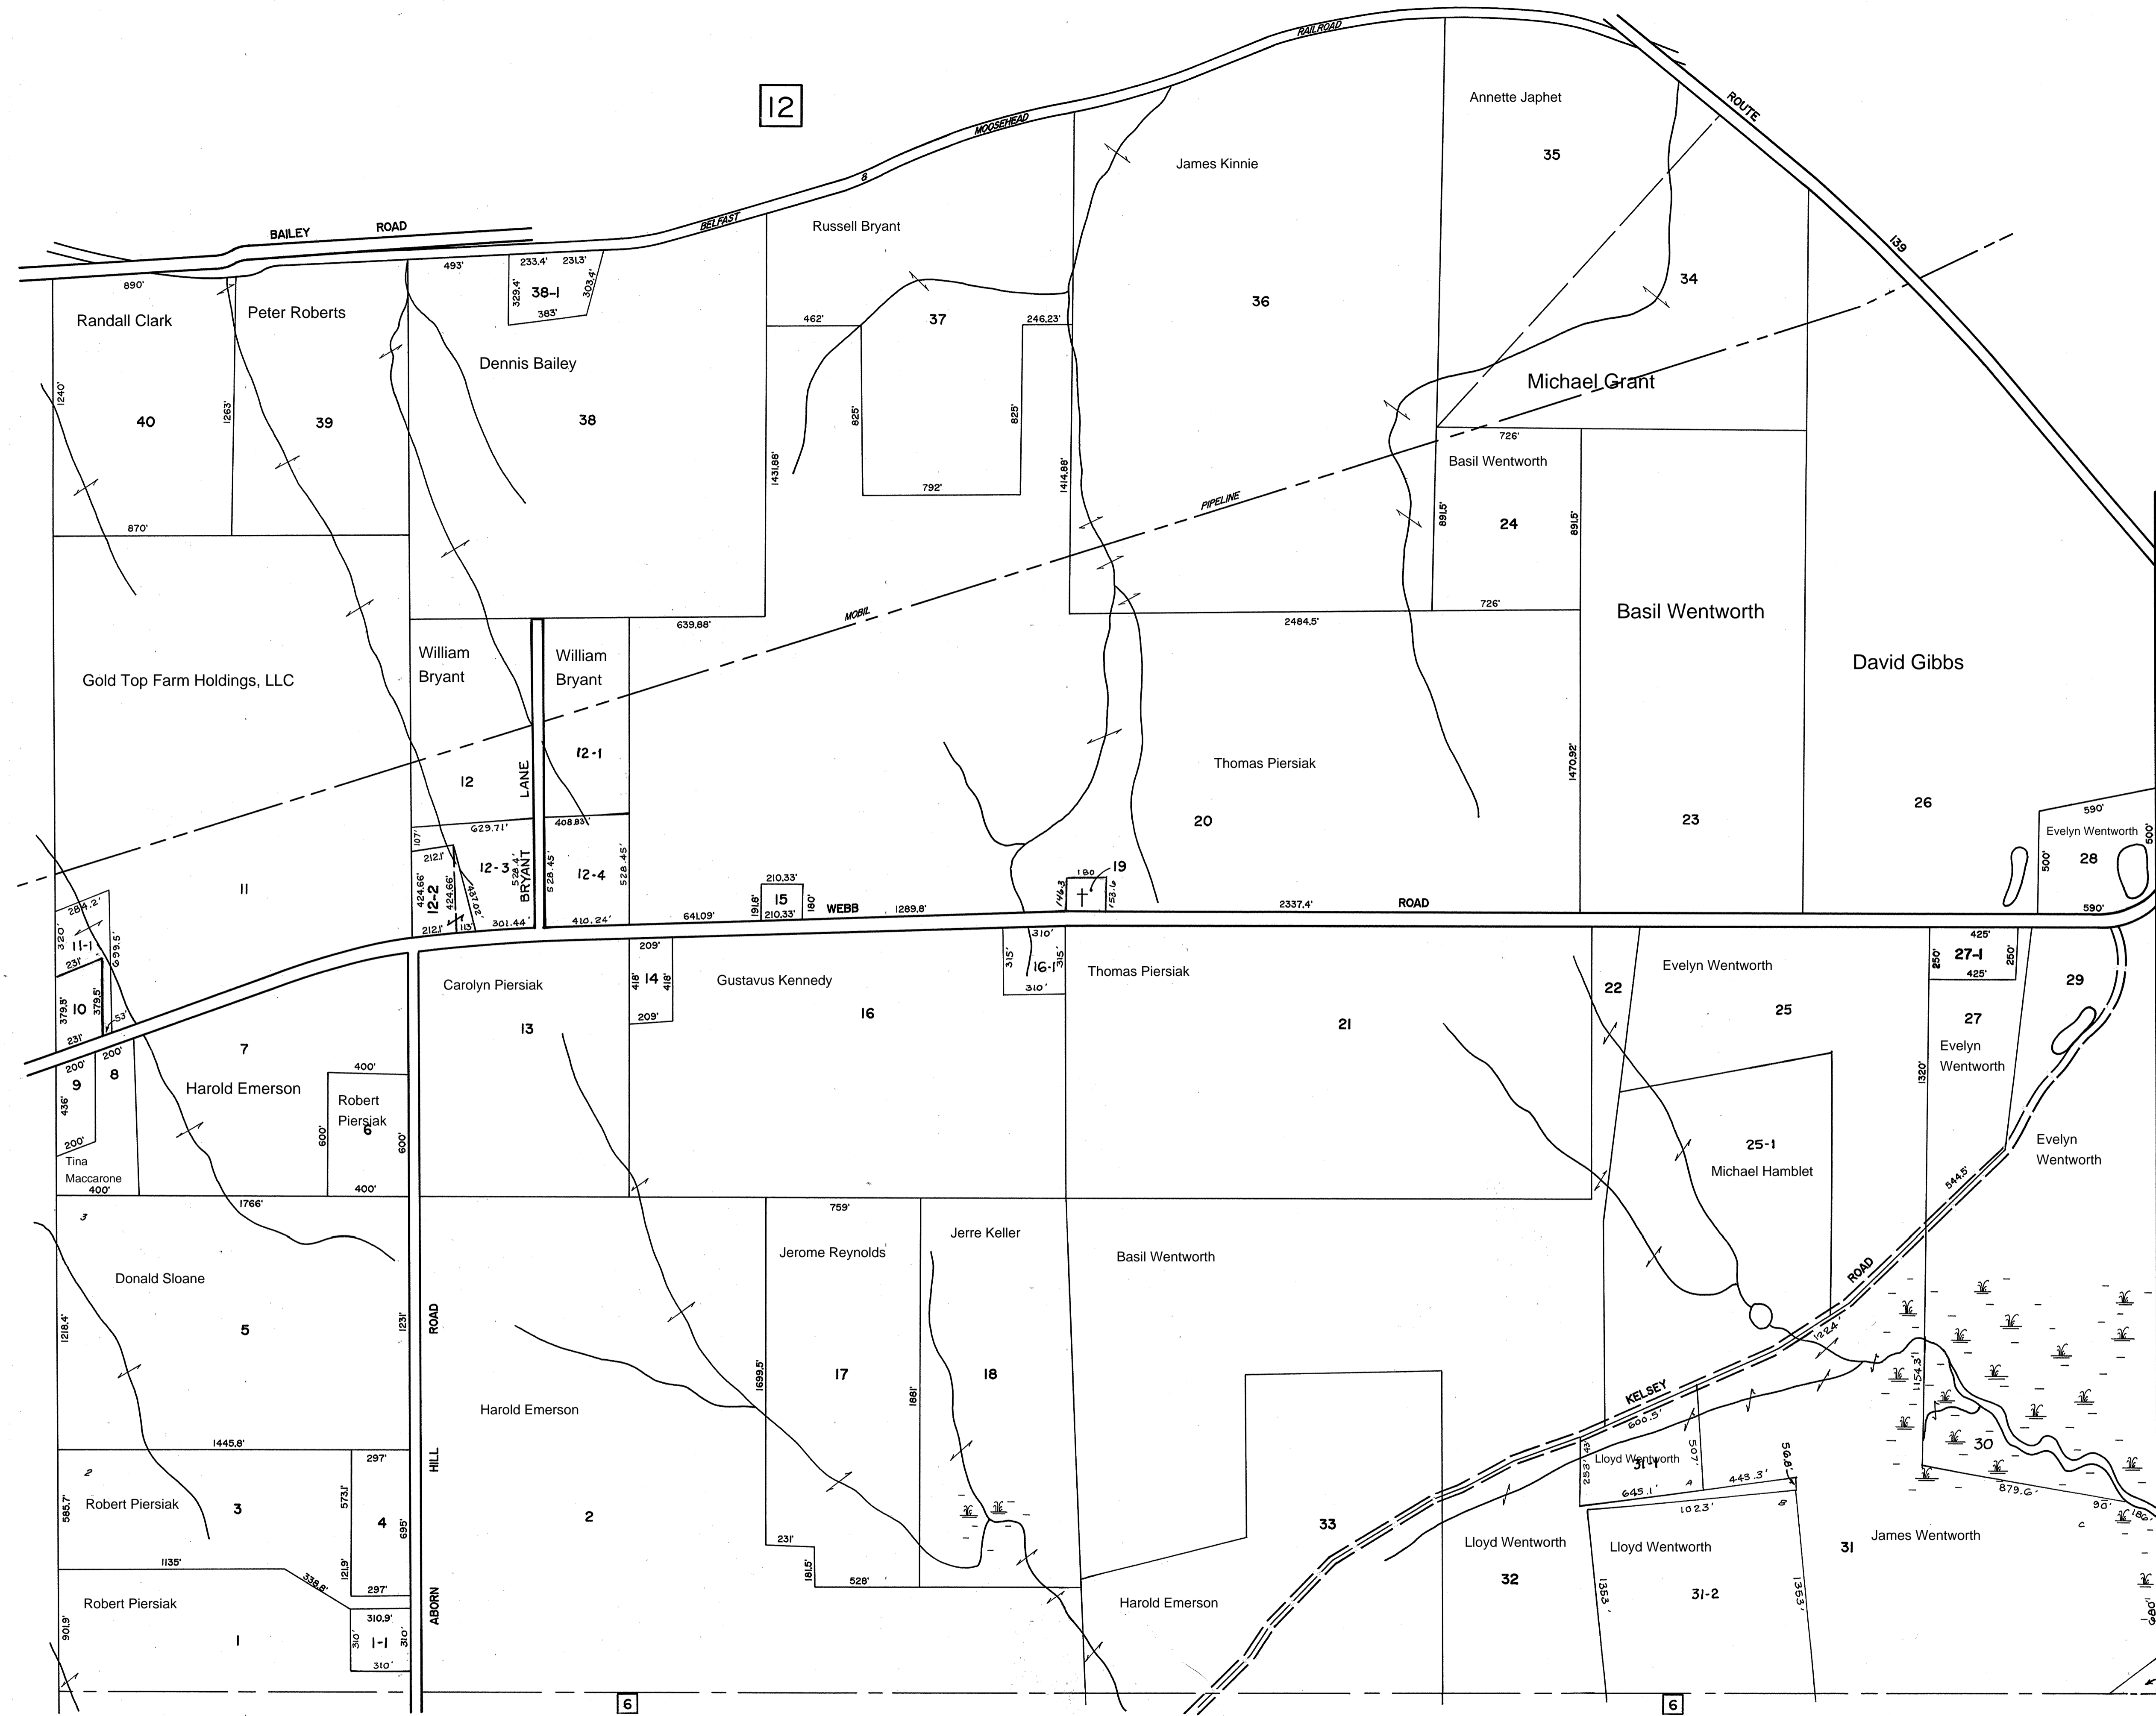

- 9-1-1 Robert Piersiak
- 9-4 Dwight Montgomery
- 9-9 Beverly Ingraham
- 9-11-1 Rodney Ingraham
- 9-12-2 Andrew Bryant
- 9-12-3 Andrew Bryant
- 9-14 Calvin Clark
- 9-15 Gustavus Kennedy
- 9-16-1 Christopher Kennedy
- 9-19 Kelsey Cemetery
- 9-27-1 Basil Wentworth
- 9-38-1 Frank Bissell

8

BROOKS

P/O G-82

TAX MAPS ARE NOT SURVEYS. THEY ARE COMPILED FROM AERIAL PHOTOGRAPHY, EXISTING SURVEYS, DEEDS, AND LAND OWNERS' DESCRIPTIONS. THEY ARE TO BE USED ONLY FOR ASSESSMENT PURPOSES, AND NOT FOR CONVEYANCES.

DATE OF AERIAL PHOTOGRAPHY APRIL 19, 1991
 DATE OF MAP COMPLETION APRIL 1, 1992
 MAP SCALE 1 INCH = 400 FEET

LEGEND
 PARCEL NUMBERS 2
 MATCH LINE
 ADJACENT MAPS 3

TAX MAP
TOWN OF KNOX
 WALDO COUNTY, MAINE

MAP NUMBER

9