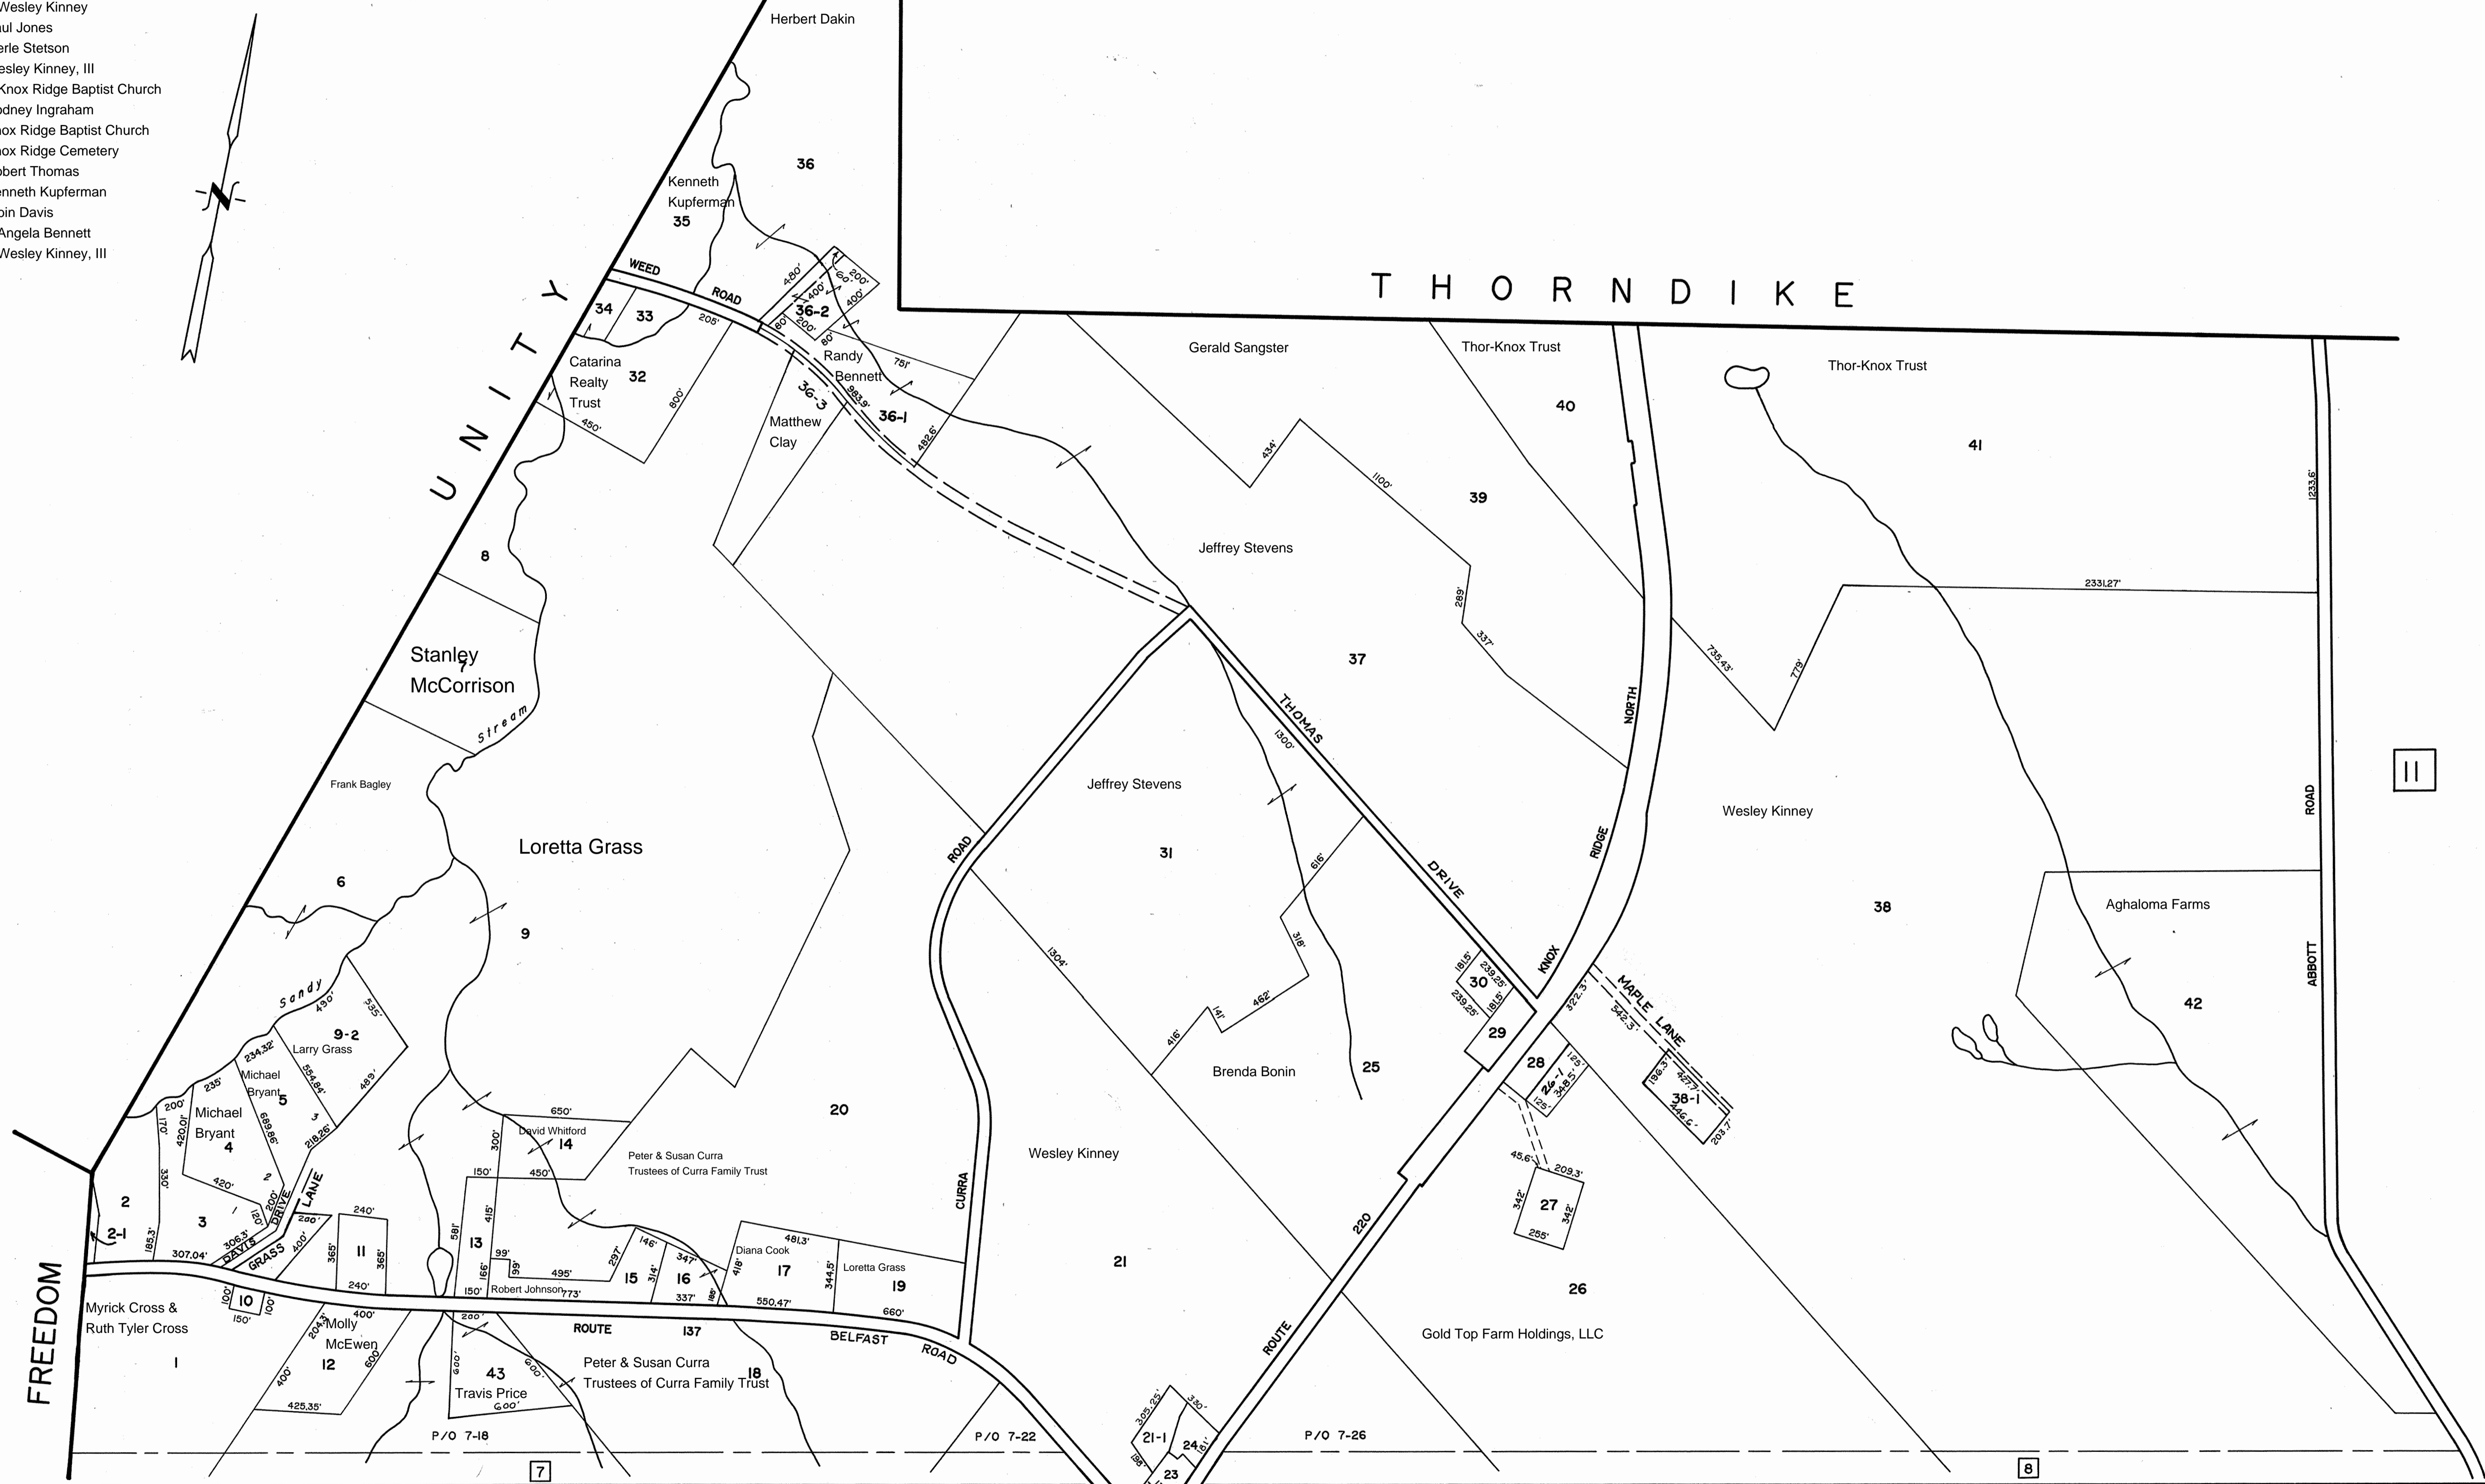

- 10-2 Allen's Blueberry Freezer
- 10-2-1 Gerald Spaulding
- 10-3 Ralph Pagliaroli
- 10-8 Geneva McCarrison
- 10-10 Sherry Gamage
- 10-11 William Valentine
- 10-13 Debra Ingraham
- 10-16 Raymond Lee
- 10-21-1 Wesley Kinney
- 10-22 Paul Jones
- 10-23 Merle Stetson
- 10-24 Wesley Kinney, III
- 10-26-1 Knox Ridge Baptist Church
- 10-27 Rodney Ingraham
- 10-28 Knox Ridge Baptist Church
- 10-29 Knox Ridge Cemetery
- 10-30 Robert Thomas
- 10-33 Kenneth Kupferman
- 10-34 Albin Davis
- 10-36-2 Angela Bennett
- 10-38-1 Wesley Kinney, III

EMS
EASTERN MAPPING SERVICES
NEWBURGH, MAINE
(207) 234-2777

DATE OF AERIAL PHOTOGRAPHY APRIL 19, 1991
DATE OF MAP COMPLETION APRIL 1, 1992
MAP SCALE 1 INCH = 400 FEET

LEGEND
PARCEL NUMBERS 2
MATCH LINE .....
ADJACENT MAPS 3

TAX MAP
TOWN OF KNOX
WALDO COUNTY, MAINE

MAP NUMBER
10

TELETYPE POST