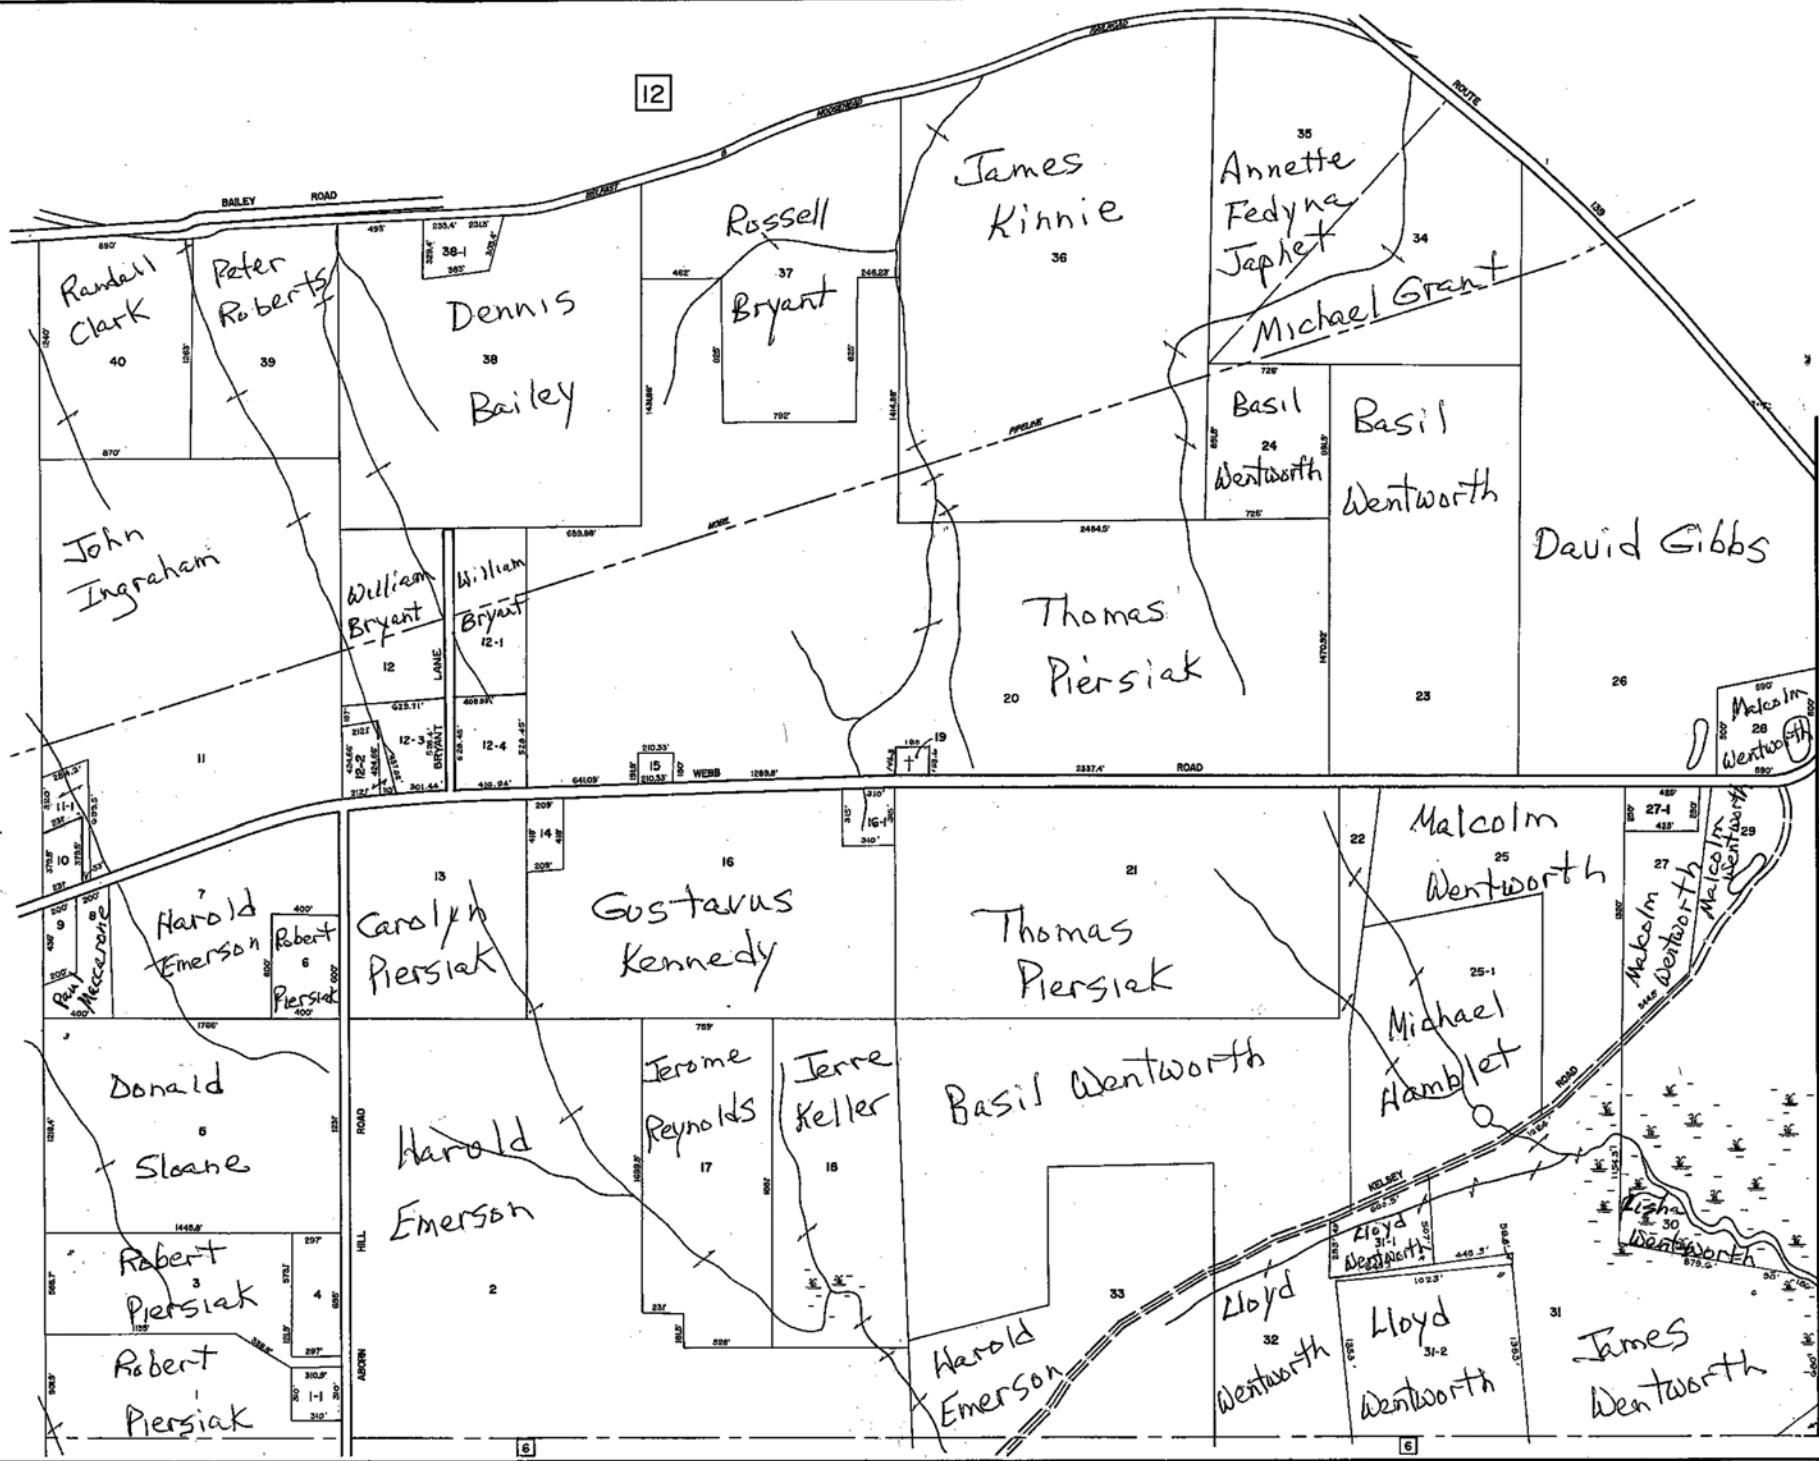

- 9-1 Robert Piersiak
- 9-4 Dwight Montgomery
- 9-9 Beverly Ingraham
- 9-10 Rodney Ingraham
- 9-12-2 Andrew Bryant
- 9-11-1 Rodney Ingraham
- 9-12-3 Andrew Bryant
- 9-12-4 Andrew Bryant
- 9-14 Calvin Clark
- 9-15 Gustavus Kennedy
- 9-16-1 Christopher Kennedy
- 9-19 Kelsey Cemetery
- 9-27-1 Dana Andrews
- 9-38-1 Frank Bissell

8

BROOKS

DATE OF AERIAL PHOTOGRAPHY APRIL 15, 1991
DATE OF MAP COMPLETION APRIL 1, 1992
MAP SCALE 1 INCH = 400 FEET

LEGEND
PARCEL NUMBERS 2
MATCH LINE .....
ADJACENT MAPS 3

TAX MAP
TOWN OF KNOX
WALDO COUNTY, MAINE

MAP NUMBER
9