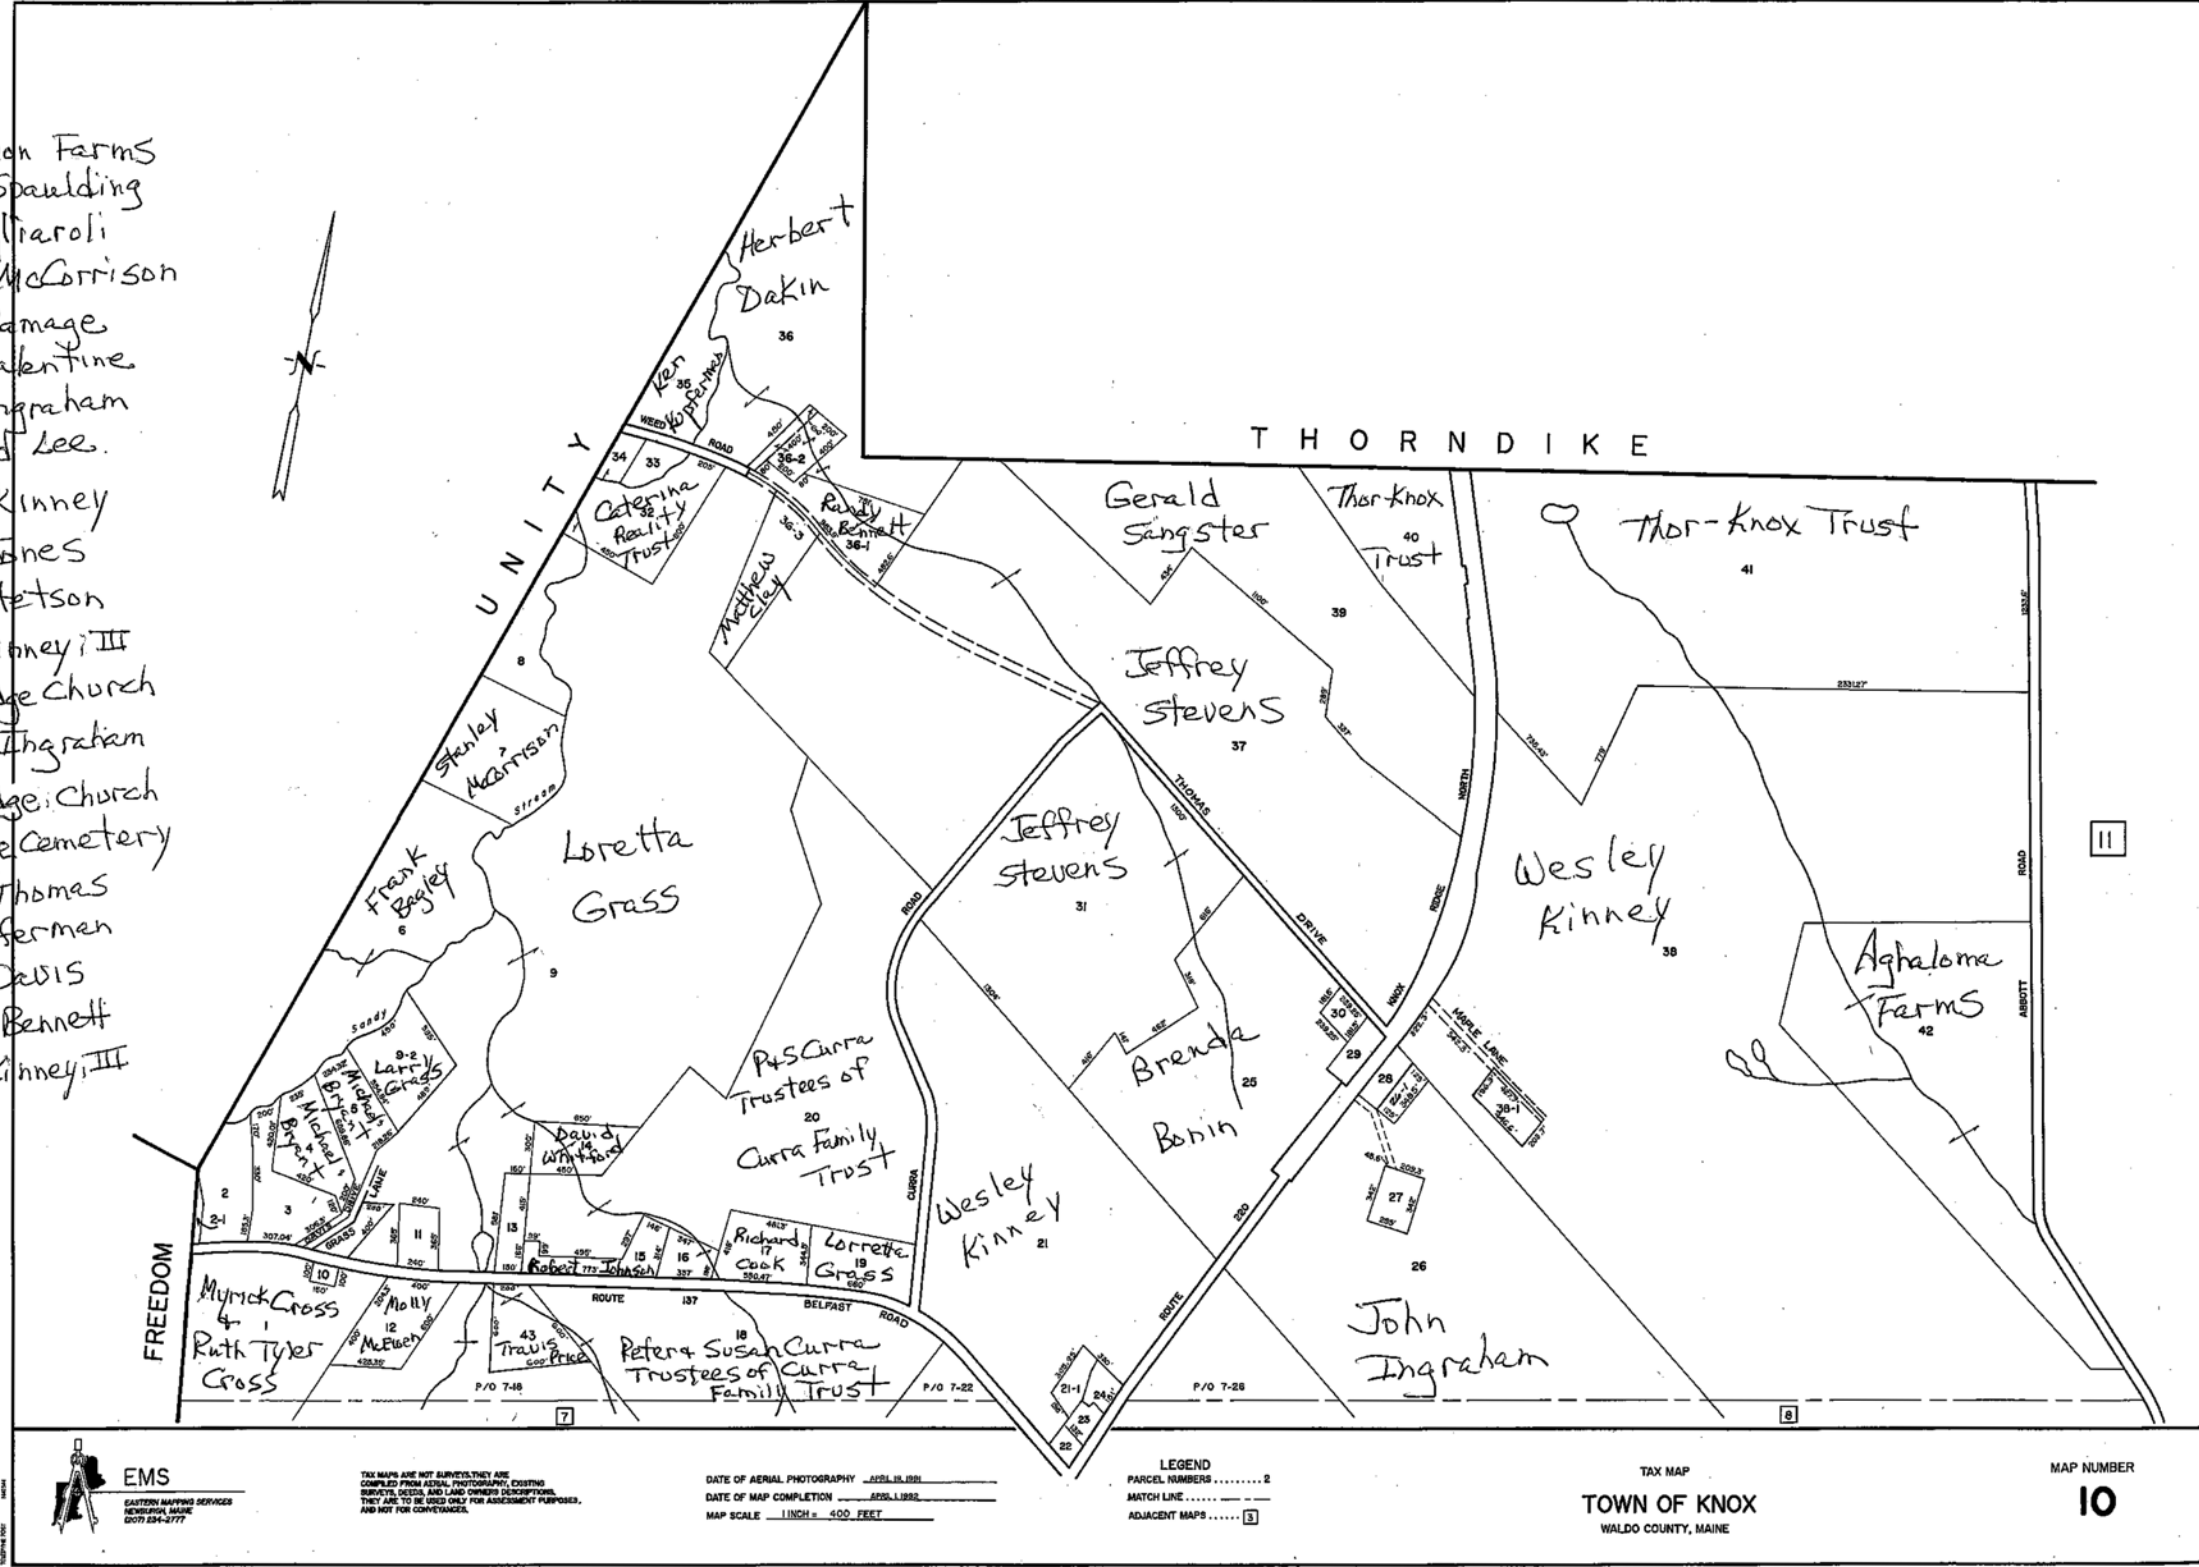

- Allen's Union Farms
- 10-21 Gerald Spaulding
- 10-3 Ralph Pagliaroli
- 10-8 Geneva McCarrison
- 10-10 Sherry Gamage
- 10-11 William Valentine
- 10-13 Debra Ingraham
- 10-16 Raymond Lee
- 10-21-1 Wesley Kinney
- 10-22 Paul Jones
- 10-23 Merle Stetson
- 10-24 Wesley Kinney, III
- 10-261 Knox Ridge Church
- 10-27 Rodney Ingraham
- 10-28 Knox Ridge Church
- 10-29 Knox Ridge Cemetery
- 10-30 Robert Thomas
- 10-33 Ken Kaspermen
- 10-34 Albin Davis
- 10-36-2 Angela Bennett
- 10-38-1 Wesley Kinney, III

DATE OF AERIAL PHOTOGRAPHY: APRIL 1988
DATE OF MAP COMPLETION: APRIL 1988
MAP SCALE: 1 INCH = 400 FEET

LEGEND
PARCEL NUMBERS: 2
MATCH LINE: .....
ADJACENT MAPS: 3

TAX MAP
TOWN OF KNOX
WALDO COUNTY, MAINE

MAP NUMBER
10